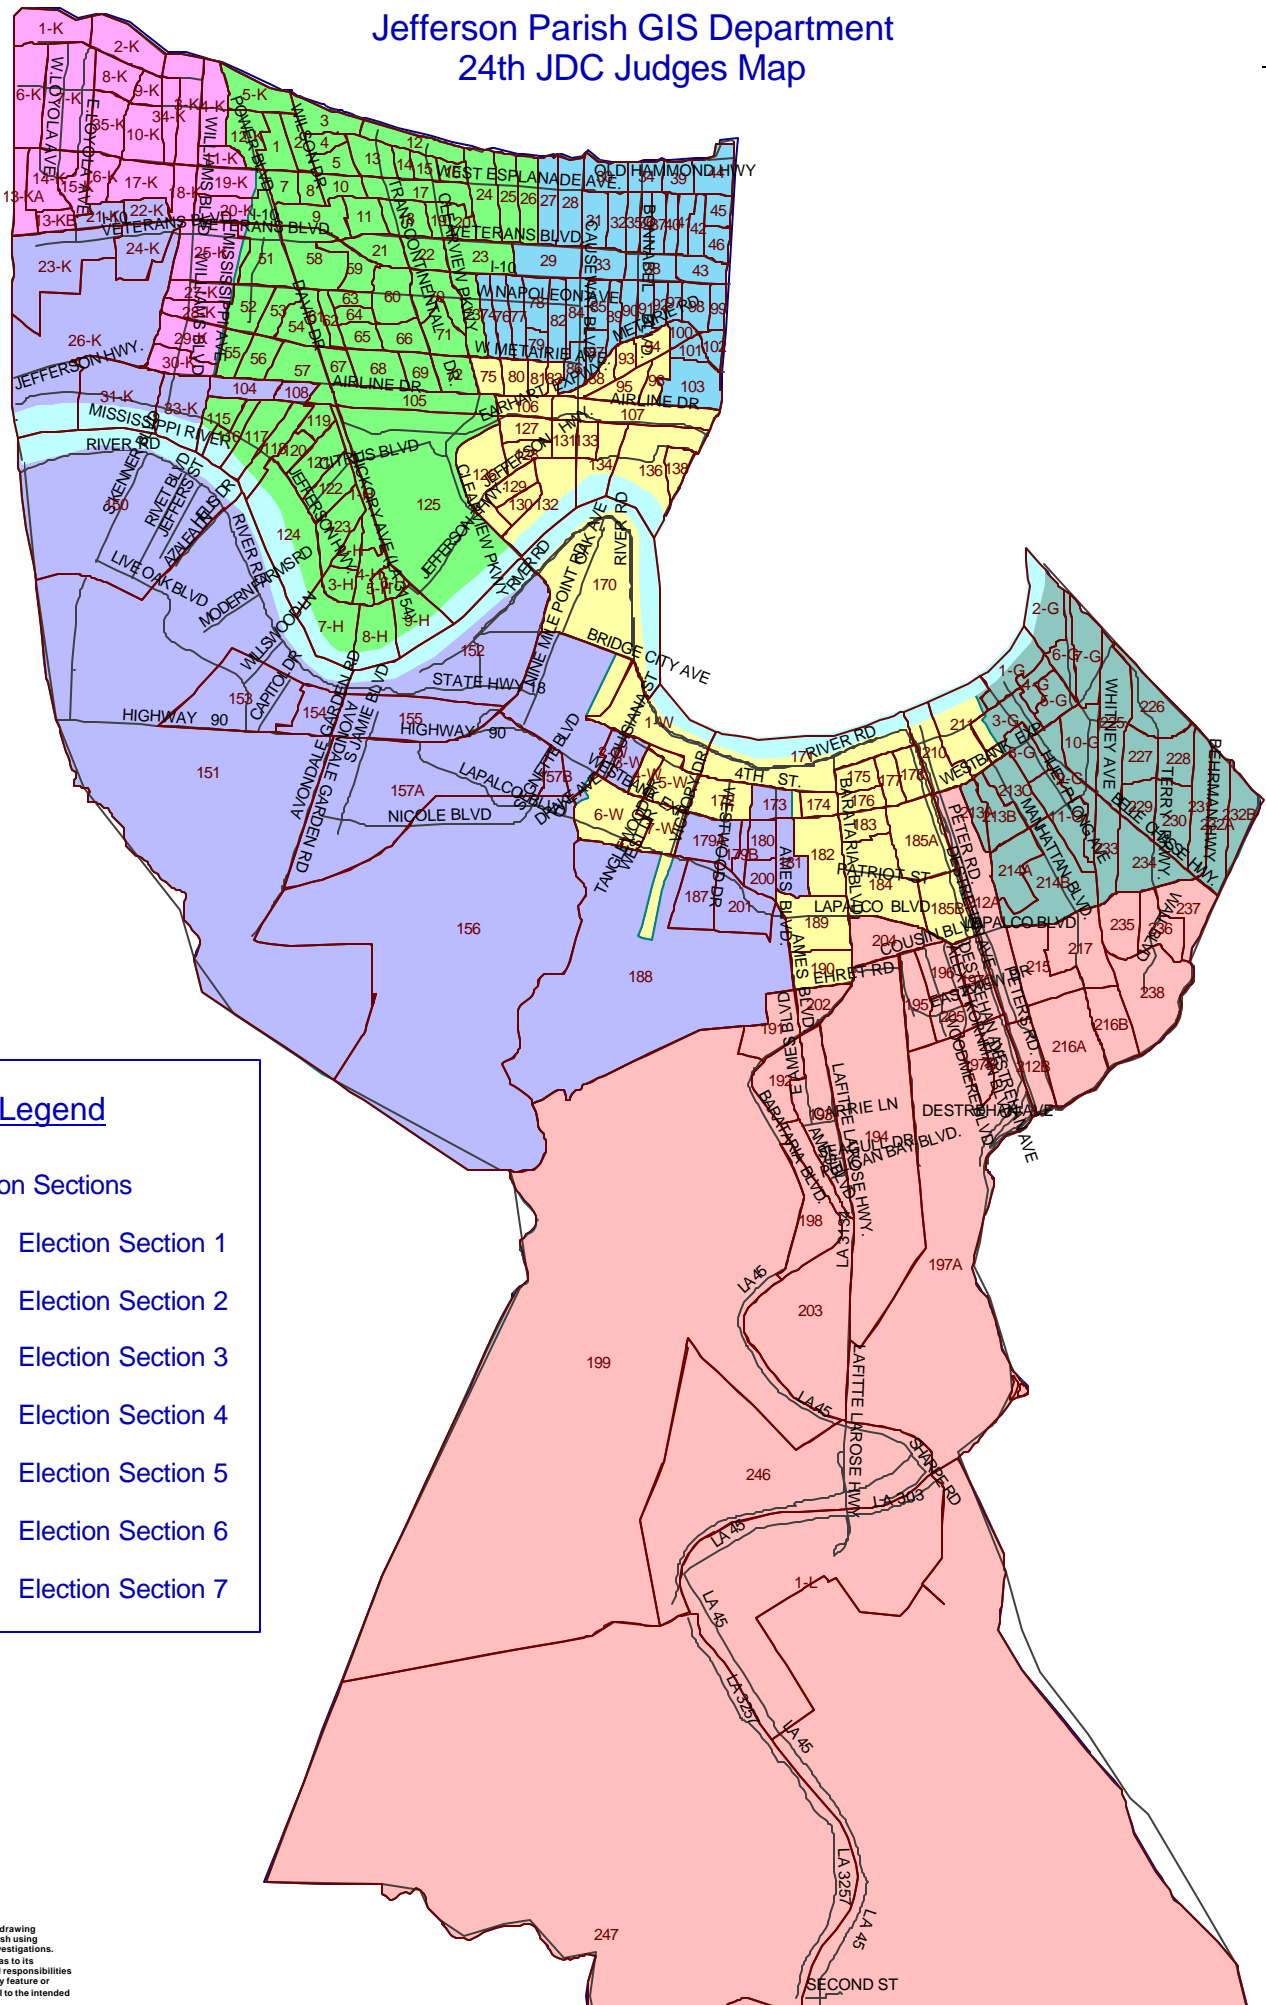

Jefferson Parish GIS Department 24th JDC Judges Map

Legend

Election Sections

- Election Section 1
- Election Section 2
- Election Section 3
- Election Section 4
- Election Section 5
- Election Section 6
- Election Section 7