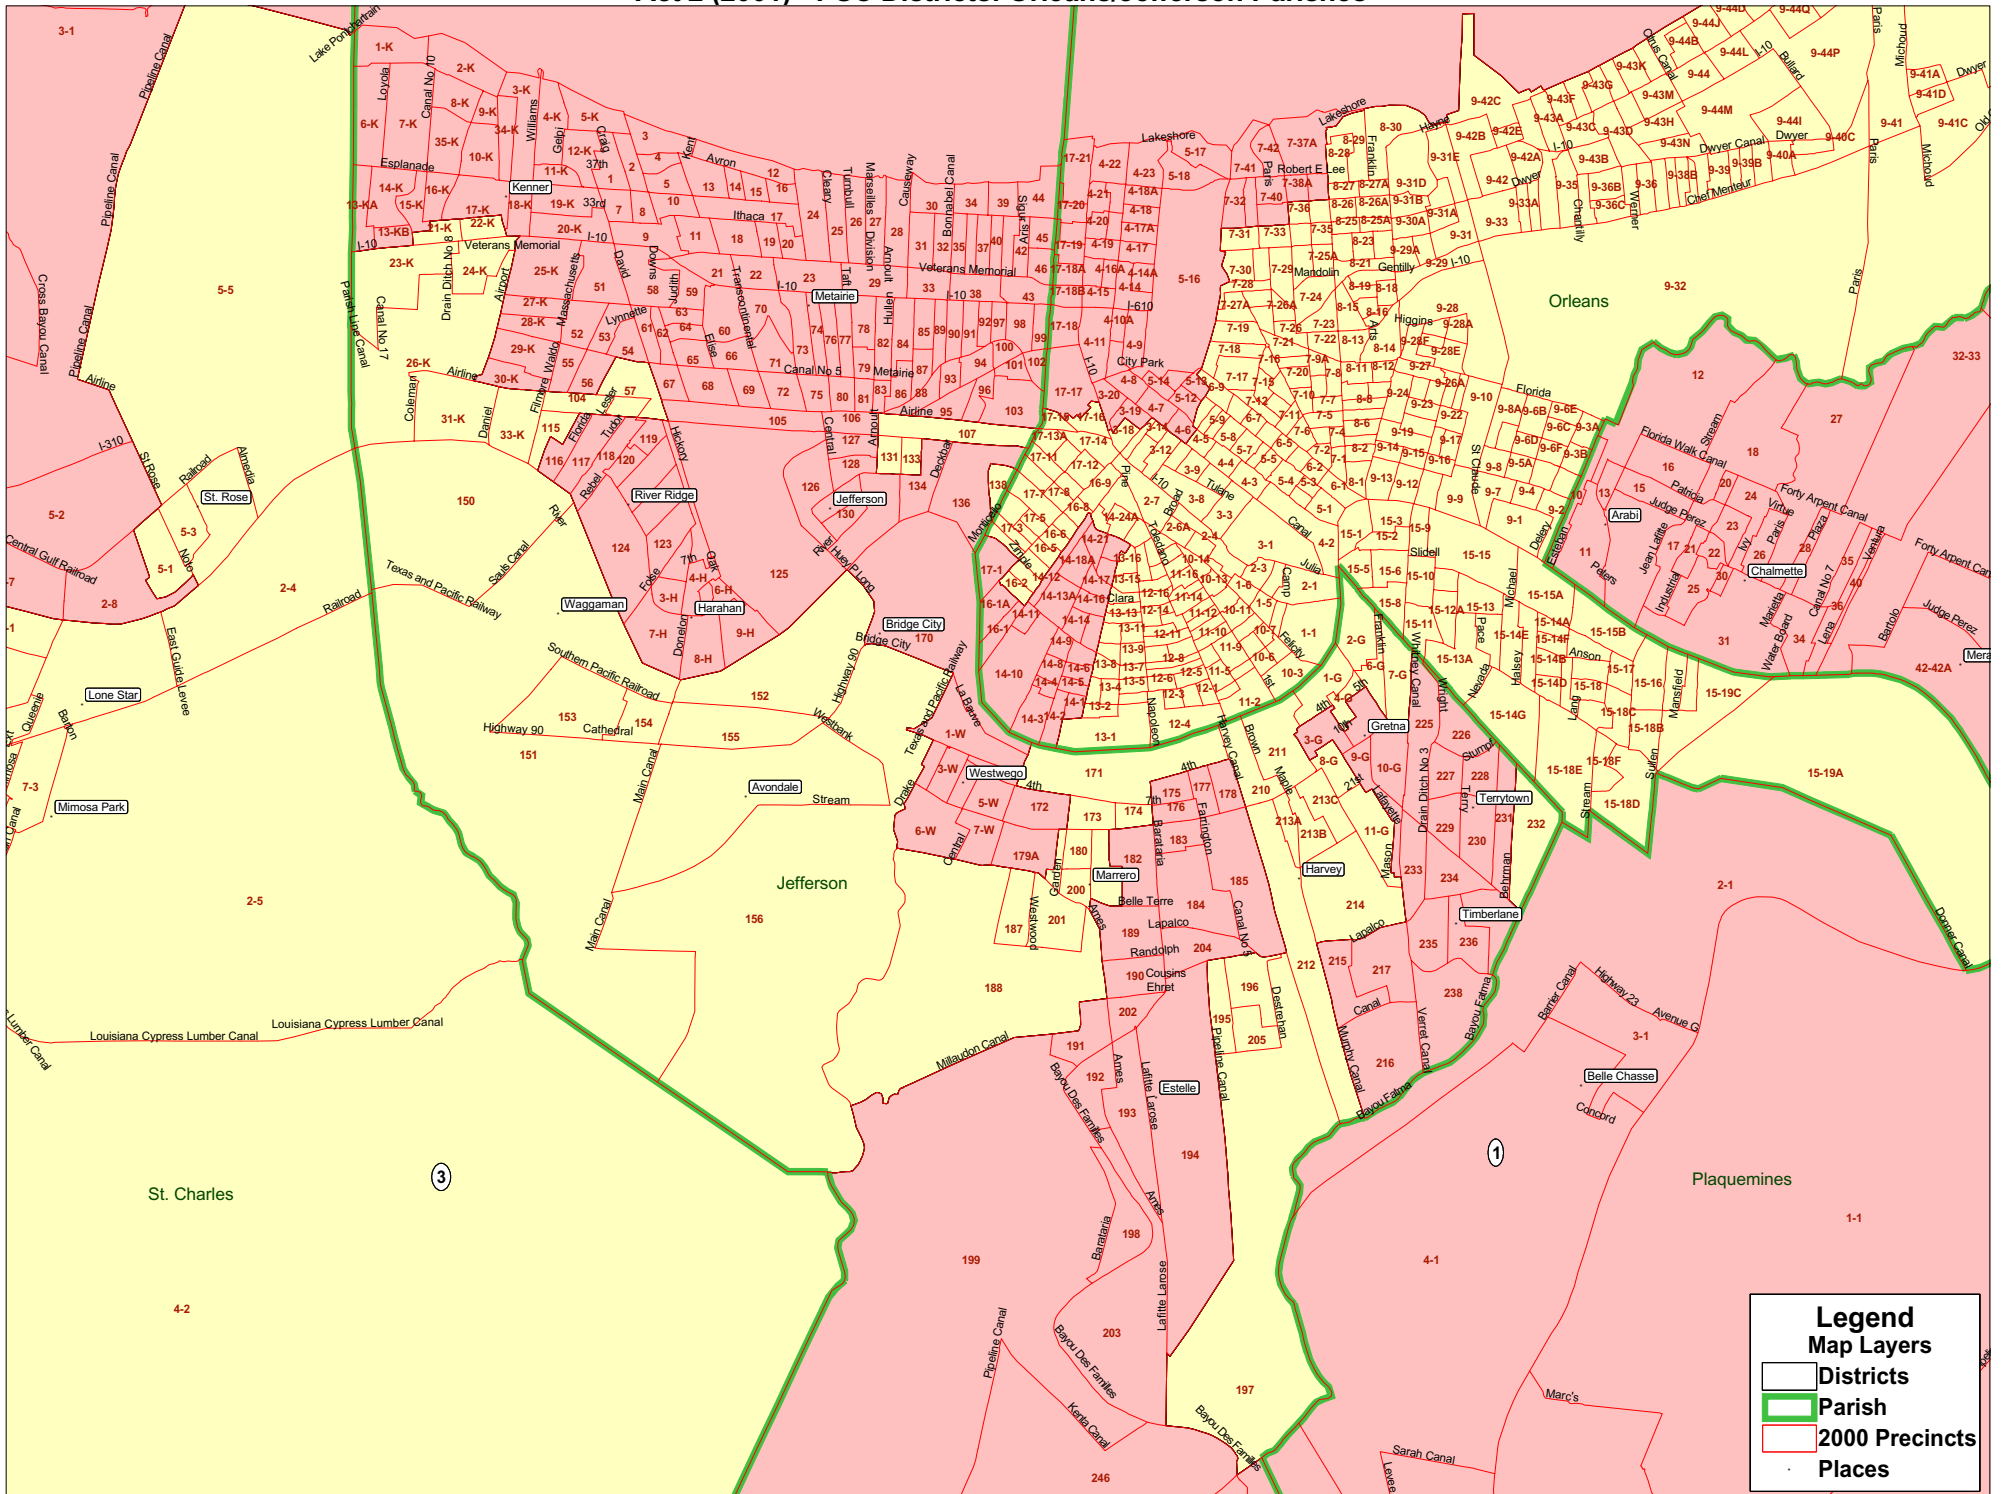

Act 2 (2001) - PSC Districts: Orleans/Jefferson Parishes

Legend
Map Layers

- Districts
- Parish
- 2000 Precincts
- Places